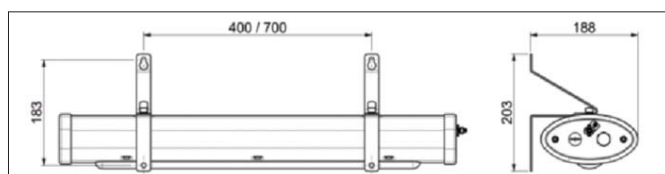

Mechanical Information

Fixture Weight:	1308mm - 11.4kg (25.1lbs) 708mm - 6.5kg (14.3lbs)
Shipping Weight:	1308mm - 14.2 kg (31.3 lbs) 708mm - 9 kg (20 lbs)
Shipping Dimensions	1308mm - 240 x 160 x 1640 708mm - 240 x 160 x 1040
Mounting:	(2) M8 fixing points
Cable Entry:	2 x M20 cable entries at both ends, through wired as standard. Consult factory for other options
Cabling:	Pre-wired cable option available one or both ends or with a junction box /terminal box one or both ends, to suit customer requirements.

Mounting Options & Accessories

	Part Number	Description	Kit Includes
	ELX-PC-SS-42	Ø40 - 45mm Range 316 Marine Grade Stainless Steel Pole Clamp	2 x Pole clamp bracket Mounting hardware
	ELX-PC-SS-47	Ø47 - 51mm Range 316 Marine Grade Stainless Steel Pole Clamp	
	ELX-PC-SS-54	Ø54 - 57mm Range 316 Marine Grade Stainless Steel Pole Clamp	
	ELX-PC-SS-59	Ø59 - 62mm Range 316 Marine Grade Stainless Steel Pole Clamp	
	ELX-EYE	316 Marine Grade Stainless Steel Eyelet kit	2 x M8 Eyelets Mounting Hardware
	ELX-CMB	316 Marine Grade Stainless Steel Ceiling Mount Kit	Bracket Mounting hardware
	ELX-WMB-SS-30	30° 316 Marine Grade Stainless Steel Wall Mount Kit	Bracket Mounting hardware
	ELX-WMB-SS-45	45° 316 Marine Grade Stainless Steel Wall Mount Kit	
	ELX-WMB-SS-60	60° 316 Marine Grade Stainless Steel Wall Mount Kit	
	ELX-WMB-SS-90	90° 316 Marine Grade Stainless Steel Wall Mount Kit	

Mounting Options & Accessory Dimensions

Pole Clamp

Eyelet

Ceiling Mount

Wall Mount Bracket 30°

Wall Mount Bracket 60°

Wall Mount Bracket 45°

Wall Mount Bracket 90°