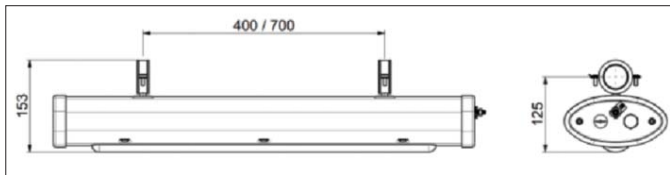

Mechanical Information

Fixture Weight:	1308mm - 11.4kg (25.1lbs) 708mm - 6.5kg (14.3lbs)
Shipping Weight:	1308mm - 14.2 kg (31.3 lbs) 708mm - 9 kg (20 lbs)
Shipping Dimensions	1308mm - 240 x 160 x 1640 708mm - 240 x 160 x 1040
Mounting:	(2) M8 fixing points
Cable Entry:	2 x M20 cable entries at both ends, through wired as standard. Consult factory for other options
Cabling:	Pre-wired cable option available one or both ends or with a junction box /terminal box one or both ends, to suit customer requirements.

Mounting Options & Accessory Dimensions

Pole Clamp

Eyelet

Ceiling Mount

Wall Mount Bracket 30°

Wall Mount Bracket 60°

Wall Mount Bracket 45°

Wall Mount Bracket 90°