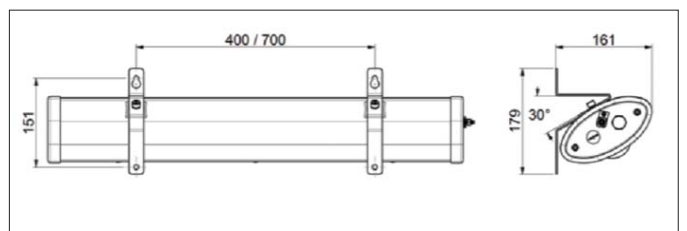

Mechanical Information

Fixture Weight:	1308mm - 11.4kg (25.1lbs) 708mm - 6.5kg (14.3lbs)
Shipping Weight:	1308mm - 14.2 kg (31.3 lbs) 708mm - 9 kg (20 lbs)
Shipping Dimensions	1308mm - 240 x 160 x 1640 708mm - 240 x 160 x 1040
Mounting:	(2) M8 fixing points
Cable Entry:	2 x M20 cable entries at both ends, through wired as standard. Consult factory for other options
Cabling:	Pre-wired cable option available one or both ends or with a junction box /terminal box one or both ends, to suit customer requirements.

Mounting Options & Accessories

	Part Number	Description	Kit Includes
	ELX-PC-SS-42	Ø40 - 45mm Range 316 Marine Grade Stainless Steel Pole Clamp	2 x Pole clamp bracket Mounting hardware
	ELX-PC-SS-47	Ø47 - 51mm Range 316 Marine Grade Stainless Steel Pole Clamp	
	ELX-PC-SS-54	Ø54 - 57mm Range 316 Marine Grade Stainless Steel Pole Clamp	
	ELX-PC-SS-59	Ø59 - 62mm Range 316 Marine Grade Stainless Steel Pole Clamp	
	ELX-EYE	316 Marine Grade Stainless Steel Eyelet kit	2 x M8 Eyelets Mounting Hardware
	ELX-CMB	316 Marine Grade Stainless Steel Ceiling Mount Kit	Bracket Mounting hardware
	ELX-WMB-SS-30	30° 316 Marine Grade Stainless Steel Wall Mount Kit	Bracket Mounting hardware
	ELX-WMB-SS-45	45° 316 Marine Grade Stainless Steel Wall Mount Kit	
	ELX-WMB-SS-60	60° 316 Marine Grade Stainless Steel Wall Mount Kit	
	ELX-WMB-SS-90	90° 316 Marine Grade Stainless Steel Wall Mount Kit	

Mounting Options & Accessory Dimensions

Pole Clamp

Eyelet

Ceiling Mount

Wall Mount Bracket 30°

Wall Mount Bracket 60°

Wall Mount Bracket 45°

Wall Mount Bracket 90°