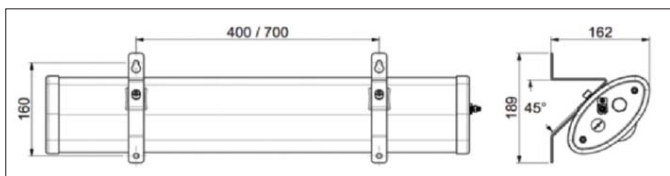

Mechanical Information

Fixture Weight:	1308mm - 11.4kg (25.1lbs) 708mm - 6.5kg (14.3lbs)
Shipping Weight:	1308mm - 14.2 kg (31.3 lbs) 708mm - 9 kg (20 lbs)
Shipping Dimensions	1308mm - 240 x 160 x 1640 708mm - 240 x 160 x 1040
Mounting:	(2) M8 fixing points
Cable Entry:	2 x M20 cable entries at both ends, through wired as standard. Consult factory for other options
Cabling:	Pre-wired cable option available one or both ends or with a junction box /terminal box one or both ends, to suit customer requirements.

Mounting Options & Accessories

	Part Number	Description	Kit Includes
	ELX-PC-SS-42	Ø40 - 45mm Range 316 Marine Grade Stainless Steel Pole Clamp	2 x Pole clamp bracket Mounting hardware
	ELX-PC-SS-47	Ø47 - 51mm Range 316 Marine Grade Stainless Steel Pole Clamp	
	ELX-PC-SS-54	Ø54 - 57mm Range 316 Marine Grade Stainless Steel Pole Clamp	
	ELX-PC-SS-59	Ø59 - 62mm Range 316 Marine Grade Stainless Steel Pole Clamp	
	ELX-EYE	316 Marine Grade Stainless Steel Eyelet kit	2 x M8 Eyelets Mounting Hardware
	ELX-CMB	316 Marine Grade Stainless Steel Ceiling Mount Kit	Bracket Mounting hardware
	ELX-WMB-SS-30	30° 316 Marine Grade Stainless Steel Wall Mount Kit	Bracket Mounting hardware
	ELX-WMB-SS-45	45° 316 Marine Grade Stainless Steel Wall Mount Kit	
	ELX-WMB-SS-60	60° 316 Marine Grade Stainless Steel Wall Mount Kit	
	ELX-WMB-SS-90	90° 316 Marine Grade Stainless Steel Wall Mount Kit	

Mounting Options & Accessory Dimensions

Pole Clamp

Eyelet

Ceiling Mount

Wall Mount Bracket 30°

Wall Mount Bracket 60°

Wall Mount Bracket 45°

Wall Mount Bracket 90°