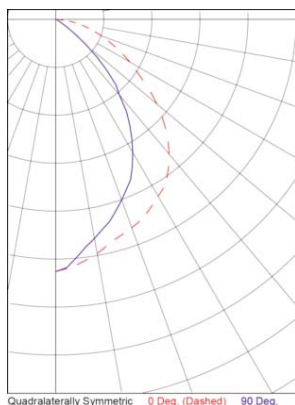

Photometric Information