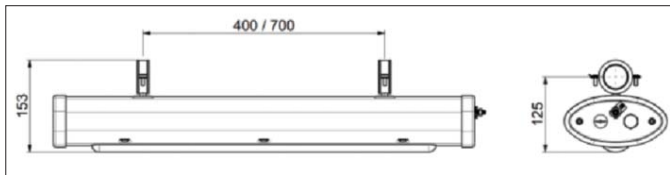

SafeSite® Stainless Steel LED Linear Luminaire

Ordering Information

Part Number	Voltage	Colour	Entry Options	Lumens	Watts	Lumens Per Watt
ELA-1C3R-SSCB-BR	110 - 250V AC	CW	2 at each end	5,100	64	81
ELA-1C3M-SSCB-BR	110 - 250V AC	CW	2 at each end	2,600	32	81

Mounting Options & Accessories

	Part Number	Description	Kit Includes
	ELX-PC-SS-42	∅40 - 45mm Range 316 Marine Grade Stainless Steel Pole Clamp	2 x Pole clamp bracket Mounting hardware
	ELX-PC-SS-47	∅47 - 51mm Range 316 Marine Grade Stainless Steel Pole Clamp	
	ELX-PC-SS-54	∅54 - 57mm Range 316 Marine Grade Stainless Steel Pole Clamp	
	ELX-PC-SS-59	∅59 - 62mm Range 316 Marine Grade Stainless Steel Pole Clamp	
	ELX-EYE	316 Marine Grade Stainless Steel Eyelet kit	2 x M8 Eyelets Mounting Hardware
	ELX-CMB	316 Marine Grade Stainless Steel Ceiling Mount Kit	Bracket Mounting hardware
	ELX-WMB-SS-30	30° 316 Marine Grade Stainless Steel Wall Mount Kit	Bracket Mounting hardware
	ELX-WMB-SS-45	45° 316 Marine Grade Stainless Steel Wall Mount Kit	
	ELX-WMB-SS-60	60° 316 Marine Grade Stainless Steel Wall Mount Kit	
	ELX-WMB-SS-90	90° 316 Marine Grade Stainless Steel Wall Mount Kit	

Mounting Options & Accessory Dimensions

Pole Clamp