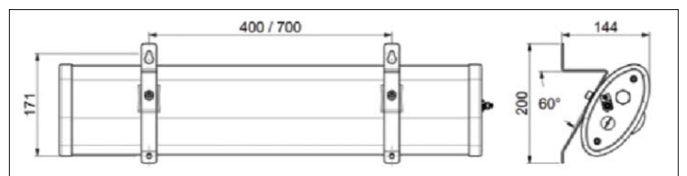

Mounting Options & Accessories

	Part Number	Description	Kit Includes
	ELX-PC-SS-42	Ø40 - 45mm Range 316 Marine Grade Stainless Steel Pole Clamp	2 x Pole clamp bracket Mounting hardware
	ELX-PC-SS-47	Ø47 - 51mm Range 316 Marine Grade Stainless Steel Pole Clamp	
	ELX-PC-SS-54	Ø54 - 57mm Range 316 Marine Grade Stainless Steel Pole Clamp	
	ELX-PC-SS-59	Ø59 - 62mm Range 316 Marine Grade Stainless Steel Pole Clamp	
	ELX-EYE	316 Marine Grade Stainless Steel Eyelet kit	2 x M8 Eyelets Mounting Hardware
	ELX-CMB	316 Marine Grade Stainless Steel Ceiling Mount Kit	Bracket Mounting hardware
	ELX-WMB-SS-30	30° 316 Marine Grade Stainless Steel Wall Mount Kit	Bracket Mounting hardware
	ELX-WMB-SS-45	45° 316 Marine Grade Stainless Steel Wall Mount Kit	
	ELX-WMB-SS-60	60° 316 Marine Grade Stainless Steel Wall Mount Kit	
	ELX-WMB-SS-90	90° 316 Marine Grade Stainless Steel Wall Mount Kit	

Mounting Options & Accessory Dimensions

Pole Clamp

Eyelet

Ceiling Mount

Wall Mount Bracket 30°

Wall Mount Bracket 60°

Wall Mount Bracket 45°

Wall Mount Bracket 90°