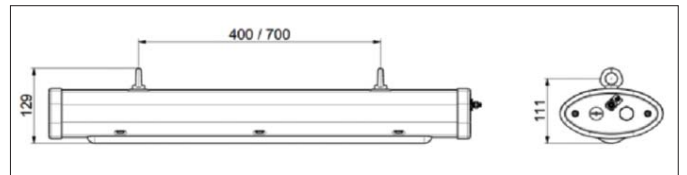

Mounting Options & Accessories

	Part Number	Description	Kit Includes
	ELX-PC-SS-42	Ø40 - 45mm Range 316 Marine Grade Stainless Steel Pole Clamp	2 x Pole clamp bracket Mounting hardware
	ELX-PC-SS-47	Ø47 - 51mm Range 316 Marine Grade Stainless Steel Pole Clamp	
	ELX-PC-SS-54	Ø54 - 57mm Range 316 Marine Grade Stainless Steel Pole Clamp	
	ELX-PC-SS-59	Ø59 - 62mm Range 316 Marine Grade Stainless Steel Pole Clamp	
	ELX-EYE	316 Marine Grade Stainless Steel Eyelet kit	2 x M8 Eyelets Mounting Hardware
	ELX-CMB	316 Marine Grade Stainless Steel Ceiling Mount Kit	Bracket Mounting hardware
	ELX-WMB-SS-30	30° 316 Marine Grade Stainless Steel Wall Mount Kit	Bracket Mounting hardware
	ELX-WMB-SS-45	45° 316 Marine Grade Stainless Steel Wall Mount Kit	
	ELX-WMB-SS-60	60° 316 Marine Grade Stainless Steel Wall Mount Kit	
	ELX-WMB-SS-90	90° 316 Marine Grade Stainless Steel Wall Mount Kit	

Mounting Options & Accessory Dimensions

Pole Clamp

Eyelet

Ceiling Mount

Wall Mount Bracket 30°

Wall Mount Bracket 60°

Wall Mount Bracket 45°

Wall Mount Bracket 90°