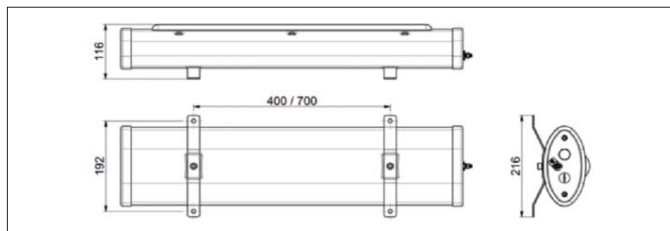

Mechanical Information

Fixture Weight:	1308mm - 11.4kg (25.1lbs) 708mm - 6.5kg (14.3lbs)
Shipping Weight:	1308mm - 14.2 kg (31.3 lbs) 708mm - 9 kg (20 lbs)
Shipping Dimensions	1308mm - 240 x 160 x 1640 708mm - 240 x 160 x 1040
Mounting:	(2) M8 fixing points
Cable Entry:	2 x M20 cable entries at both ends, through wired as standard. Consult factory for other options
Cabling:	Pre-wired cable option available one or both ends or with a junction box /terminal box one or both ends, to suit customer requirements.

Mounting Options & Accessories

	Part Number	Description	Kit Includes
	ELX-PC-SS-42	Ø40 - 45mm Range 316 Marine Grade Stainless Steel Pole Clamp	2 x Pole clamp bracket Mounting hardware
	ELX-PC-SS-47	Ø47 - 51mm Range 316 Marine Grade Stainless Steel Pole Clamp	
	ELX-PC-SS-54	Ø54 - 57mm Range 316 Marine Grade Stainless Steel Pole Clamp	
	ELX-PC-SS-59	Ø59 - 62mm Range 316 Marine Grade Stainless Steel Pole Clamp	
	ELX-EYE	316 Marine Grade Stainless Steel Eyelet kit	2 x M8 Eyelets Mounting Hardware
	ELX-CMB	316 Marine Grade Stainless Steel Ceiling Mount Kit	Bracket Mounting hardware
	ELX-WMB-SS-30	30° 316 Marine Grade Stainless Steel Wall Mount Kit	Bracket Mounting hardware
	ELX-WMB-SS-45	45° 316 Marine Grade Stainless Steel Wall Mount Kit	
	ELX-WMB-SS-60	60° 316 Marine Grade Stainless Steel Wall Mount Kit	
	ELX-WMB-SS-90	90° 316 Marine Grade Stainless Steel Wall Mount Kit	

Mounting Options & Accessory Dimensions

Pole Clamp

Eyelet

Ceiling Mount

Wall Mount Bracket 30°

Wall Mount Bracket 60°

Wall Mount Bracket 45°

Wall Mount Bracket 90°