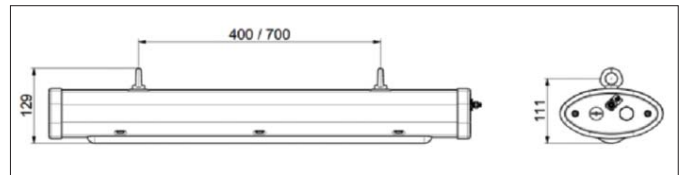

SafeSite® Stainless Steel LED Linear Luminaire

Ordering Information

Part Number	Voltage	Colour	Entry Options	Lumens	Watts	Lumens Per Watt
ELA-1C3R-SSCB-BR	110 - 250V AC	CW	2 at each end	5,100	64	81
ELA-1C3M-SSCB-BR	110 - 250V AC	CW	2 at each end	2,600	32	81

Mounting Options & Accessories

	Part Number	Description	Kit Includes
	ELX-PC-SS-42	∅40 - 45mm Range 316 Marine Grade Stainless Steel Pole Clamp	2 x Pole clamp bracket Mounting hardware
	ELX-PC-SS-47	∅47 - 51mm Range 316 Marine Grade Stainless Steel Pole Clamp	
	ELX-PC-SS-54	∅54 - 57mm Range 316 Marine Grade Stainless Steel Pole Clamp	
	ELX-PC-SS-59	∅59 - 62mm Range 316 Marine Grade Stainless Steel Pole Clamp	
	ELX-EYE	316 Marine Grade Stainless Steel Eyelet kit	2 x M8 Eyelets Mounting Hardware
	ELX-CMB	316 Marine Grade Stainless Steel Ceiling Mount Kit	Bracket Mounting hardware
	ELX-WMB-SS-30	30° 316 Marine Grade Stainless Steel Wall Mount Kit	Bracket Mounting hardware
	ELX-WMB-SS-45	45° 316 Marine Grade Stainless Steel Wall Mount Kit	
	ELX-WMB-SS-60	60° 316 Marine Grade Stainless Steel Wall Mount Kit	
	ELX-WMB-SS-90	90° 316 Marine Grade Stainless Steel Wall Mount Kit	

Mounting Options & Accessory Dimensions

Pole Clamp

Eyelet

Ceiling Mount

Wall Mount Bracket 30°

Wall Mount Bracket 60°

Wall Mount Bracket 45°

Wall Mount Bracket 90°