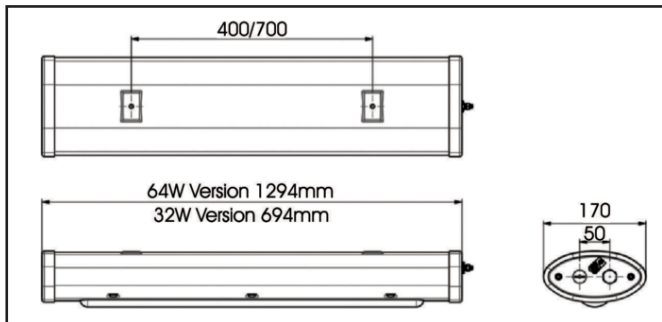

### Certifications

- INMETRO portaria 179:2010
- Ex II 2GD e mb IIC T4 Gb (Ta = -20°C to +60°C)
- Ex tb IIIC T135°C Db (Ta = -20°C to +60°C)
- Certificate numbers: UL-BR 13.0377X
- IP 66/67 rated (pending)
- IK09 to EN 50102
- C & D shock compliant to MOD specification BR8470
- RoHS compliant

### Mechanical Information

Fixture Weight:	1308mm - 11.4kg (25.1lbs) 708mm - 6.5kg (14.3lbs)
Shipping Weight:	1308mm - 14.2 kg (31.3 lbs) 708mm - 9 kg (20 lbs)
Shipping Dimensions	1308mm - 240 x 160 x 1640 708mm - 240 x 160 x 1040
Mounting:	(2) M8 fixing points
Cable Entry:	2 x M20 cable entries at both ends, through wired as standard. Consult factory for other options
Cabling:	Pre-wired cable option available one or both ends or with a junction box /terminal box one or both ends, to suit customer requirements.