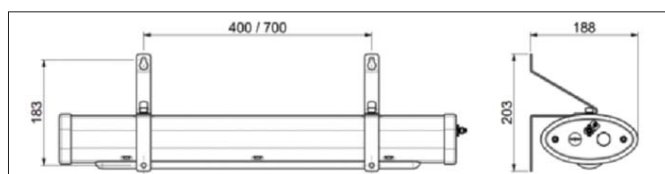

Wall Mount Bracket 90°

Dialight reserves the right to make changes at any time in order to supply the best product possible. The most current version of this document will always be available at: www.dialight.com/Assets/Brochures_And_Catalogs/Illumination/MDTFSFSSINMETROEUX001.pdf
Warranty Statement: EXCEPT FOR THE WARRANTY EXPRESSLY PROVIDED FOR [HEREIN/ABOVE/BELOW], DIALIGHT DISCLAIMS ANY AND ALL OTHER WARRANTIES, EXPRESS OR IMPLIED, INCLUDING, WITHOUT LIMITATION, ANY WARRANTIES OF MERCHANTABILITY, FITNESS FOR A PARTICULAR PURPOSE, TITLE, AND NONINFRINGEMENT.