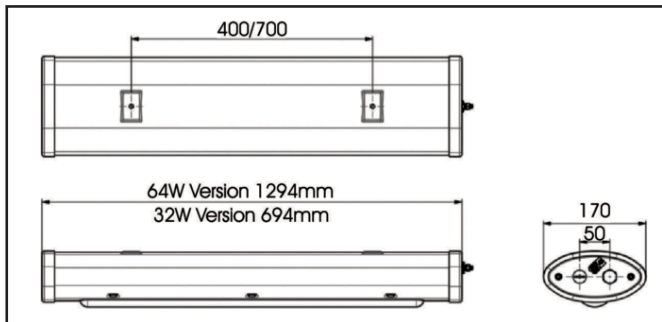

SafeSite® Stainless Steel LED Linear Luminaire INMETRO Version

Certifications

- INMETRO portaria 179:2010
- Ex II 2GD e mb IIC T4 Gb (Ta = -20°C to +60°C)
- Ex tb IIIC T135°C Db (Ta = -20°C to +60°C)
- Certificate numbers: UL-BR 13.0377X
- IP 66/67 rated (pending)
- IK09 to EN 50102
- C & D shock compliant to MOD specification BR8470
- RoHS compliant

Mechanical Information

Fixture Weight:	1308mm - 11.4kg (25.1lbs) 708mm - 6.5kg (14.3lbs)
Shipping Weight:	1308mm - 14.2 kg (31.3 lbs) 708mm - 9 kg (20 lbs)
Shipping Dimensions	1308mm - 240 x 160 x 1640 708mm - 240 x 160 x 1040
Mounting:	(2) M8 fixing points
Cable Entry:	2 x M20 cable entries at both ends, through wired as standard. Consult factory for other options
Cabling:	Pre-wired cable option available one or both ends or with a junction box /terminal box one or both ends, to suit customer requirements.