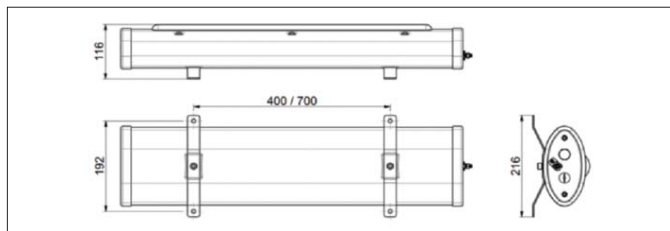

Ceiling Mount