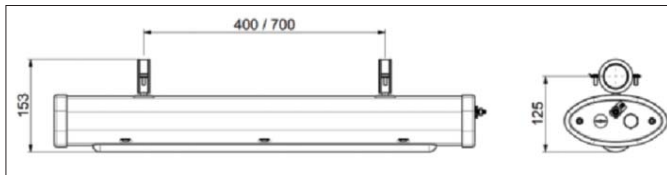

DuroSite® Stainless Steel LED Linear Luminaire

Ordering Information

Part Number	Voltage	Colour	Entry Options	Lumens	Watts	Lumens Per Watt
EL-1C3R-SSCB	110 - 250V AC	CW	2 at each end	5,500	64	86
EL-1C3M-SSCB	110 - 250V AC	CW	2 at each end	2,750	32	86

Mounting Options & Accessories

	Part Number	Description	Kit Includes
	ELX-PC-SS-42	Ø40 - 45mm Range Marine Grade Stainless Steel Pole Clamp	2 x Pole clamp bracket Mounting hardware
	ELX-PC-SS-47	Ø47 - 51mm Range Marine Grade Stainless Steel Pole Clamp	
	ELX-PC-SS-54	Ø54 - 57mm Range Marine Grade Stainless Steel Pole Clamp	
	ELX-PC-SS-59	Ø59 - 62mm Range Marine Grade Stainless Steel Pole Clamp	
	ELX-EYE	Marine Grade Stainless Steel Eyelet kit	2 x M8 Eyelets Mounting Hardware
	ELX-CMB	Marine Grade Stainless Steel Ceiling Mount Kit	Bracket Mounting hardware
	ELX-WMB-SS-30	30° Marine Grade Stainless Steel Wall Mount Kit	Bracket Mounting hardware
	ELX-WMB-SS-45	45° Marine Grade Stainless Steel Wall Mount Kit	
	ELX-WMB-SS-60	60° Marine Grade Stainless Steel Wall Mount Kit	
	ELX-WMB-SS-90	90° Marine Grade Stainless Steel Wall Mount Kit	

Mounting Options & Accessory Dimensions

Pole Clamp