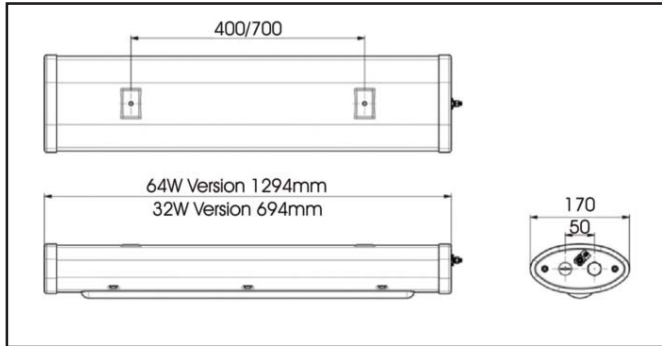

DuroSite® Stainless Steel LED Linear Luminaire CE Version