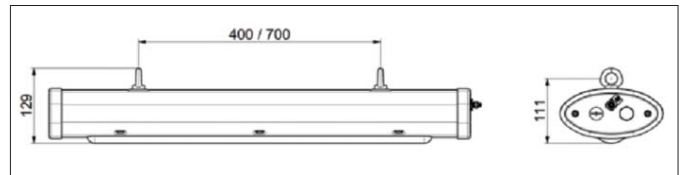

DuroSite® Stainless Steel LED Linear Luminaire

Ordering Information

Part Number	Voltage	Colour	Entry Options	Lumens	Watts	Lumens Per Watt
EL-1C3R-SSCB	110 - 250V AC	CW	2 at each end	5,500	64	86
EL-1C3M-SSCB	110 - 250V AC	CW	2 at each end	2,750	32	86

Mounting Options & Accessories

	Part Number	Description	Kit Includes
	ELX-PC-SS-42	Ø40 - 45mm Range Marine Grade Stainless Steel Pole Clamp	2 x Pole clamp bracket Mounting hardware
	ELX-PC-SS-47	Ø47 - 51mm Range Marine Grade Stainless Steel Pole Clamp	
	ELX-PC-SS-54	Ø54 - 57mm Range Marine Grade Stainless Steel Pole Clamp	
	ELX-PC-SS-59	Ø59 - 62mm Range Marine Grade Stainless Steel Pole Clamp	
	ELX-EYE	Marine Grade Stainless Steel Eyelet kit	2 x M8 Eyelets Mounting Hardware
	ELX-CMB	Marine Grade Stainless Steel Ceiling Mount Kit	Bracket Mounting hardware
	ELX-WMB-SS-30	30° Marine Grade Stainless Steel Wall Mount Kit	Bracket Mounting hardware
	ELX-WMB-SS-45	45° Marine Grade Stainless Steel Wall Mount Kit	
	ELX-WMB-SS-60	60° Marine Grade Stainless Steel Wall Mount Kit	
	ELX-WMB-SS-90	90° Marine Grade Stainless Steel Wall Mount Kit	

Mounting Options & Accessory Dimensions

Pole Clamp

Eyelet

Ceiling Mount

Wall Mount Bracket 30°

Wall Mount Bracket 45°

Wall Mount Bracket 60°

Wall Mount Bracket 90°