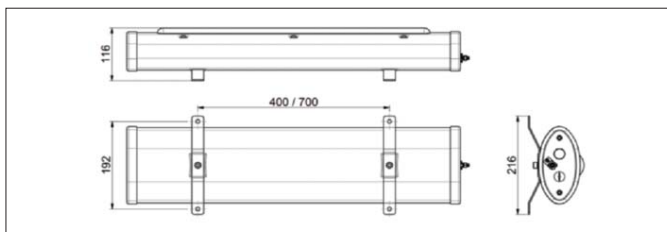

Ceiling Mount