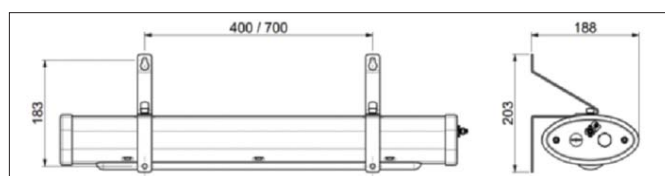

Wall Mount Bracket 90°

Dialight reserves the right to make changes at any time in order to supply the best product possible. The most current version of this document will always be available at: www.dialight.com/Assets/Brochures_And_Catalogs/Illumination/MDTFSFSHZLDSEUX001.pdf
Warranty Statement: EXCEPT FOR THE WARRANTY EXPRESSLY PROVIDED FOR [HEREIN/ABOVE/BELOW], DIALIGHT DISCLAIMS ANY AND ALL OTHER WARRANTIES, EXPRESS OR IMPLIED, INCLUDING, WITHOUT LIMITATION, ANY WARRANTIES OF MERCHANTABILITY, FITNESS FOR A PARTICULAR PURPOSE, TITLE, AND NON-INFRINGEMENT.