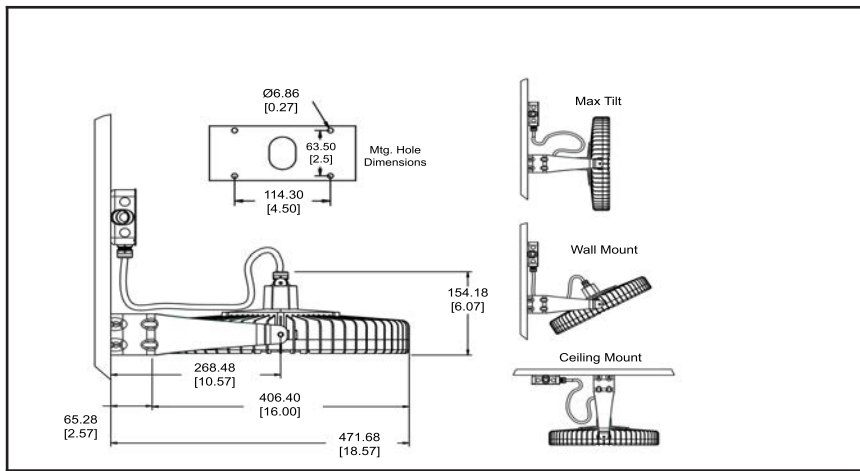

SafeSite® LED High Bay

Ordering Codes

Part Number	Hydrogen Environments	Junction Box	Stainless Steel Fasteners and Gland	Initial Fixture Lumens	Typical	Maximum	Lumens Per Watt	Lens	Optic	Colour Temperature
HBA9CMP				14,500	172W	195W	81	Toughened Glass	Narrow Circular	Cool White
HBJA9CMP		•		14,500	172W	195W	81	Toughened Glass	Narrow Circular	Cool White
HBA9C4P				11,000	150W	165W	73	Toughened Glass	Narrow Circular	Cool White
HBJA9C4P		•		11,000	150W	165W	73	Toughened Glass	Narrow Circular	Cool White
HBA9C4M				9,500	150W	165W	63	Toughened Glass	Narrow Circular	Cool White
HBJA9C4M		•		9,500	150W	165W	63	Toughened Glass	Narrow Circular	Cool White
HBH9C4M	•			9,500	150W	165W	63	Toughened Glass	Narrow Circular	Cool White
HBHJ9C4M	•	•		9,500	150W	165W	63	Toughened Glass	Narrow Circular	Cool White
HBH9C4M-SS	•		•	9,500	150W	165W	63	Toughened Glass	Narrow Circular	Cool White

Mounting Options

HBJA9C4M with Junction Box Dimensions