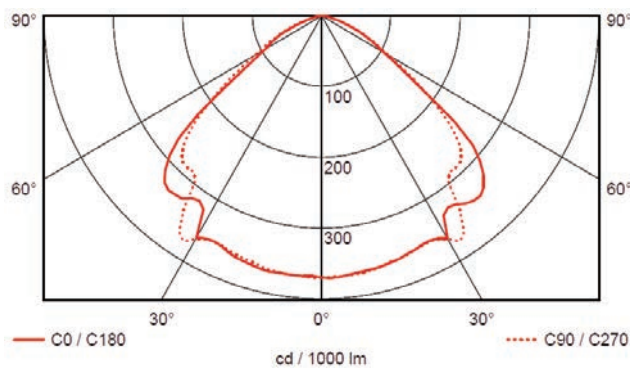

Polar Diagram

Dialight reserves the right to make changes at any time in order to supply the best product possible. The most current version of this document will always be available at: <http://www.dialight.com/Assets/Brochures_And_Catalogs/Illumination/MDTFSFIIBHBEU001.pdf>

Warranty Statement: EXCEPT FOR THE WARRANTY EXPRESSLY PROVIDED FOR [HEREIN/ABOVE/BELOW], DIALIGHT DISCLAIMS ANY AND ALL OTHER WARRANTIES, EXPRESS OR IMPLIED, INCLUDING, WITHOUT LIMITATION, ANY WARRANTIES OF MERCHANTABILITY, FITNESS FOR A PARTICULAR PURPOSE, TITLE, AND NON-INFRINGEMENT.