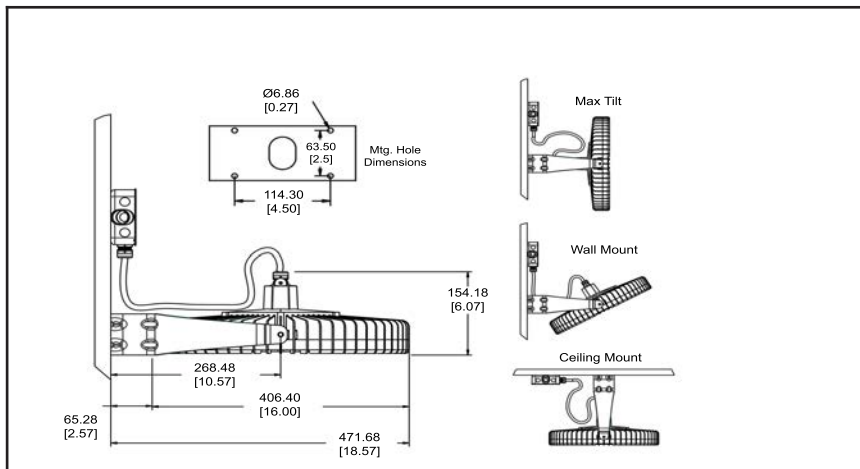

SafeSite® LED High Bay

Ordering Codes

Part Number	Hydrogen Environments	Junction Box	Stainless Steel Fasteners and Gland	Initial Fixture Lumens	Typical	Maximum	Lumens Per Watt	Lens	Optic	Colour Temperature
HBA9CMP				14,500	172W	195W	81	Toughened Glass	Narrow Circular	Cool White
HBJA9CMP		•		14,500	172W	195W	81	Toughened Glass	Narrow Circular	Cool White
HBA9C4P				11,000	150W	165W	73	Toughened Glass	Narrow Circular	Cool White
HBJA9C4P		•		11,000	150W	165W	73	Toughened Glass	Narrow Circular	Cool White
HBA9C4M				9,500	150W	165W	63	Toughened Glass	Narrow Circular	Cool White
HBJA9C4M		•		9,500	150W	165W	63	Toughened Glass	Narrow Circular	Cool White
HBH9C4M	•			9,500	150W	165W	63	Toughened Glass	Narrow Circular	Cool White
HBHJ9C4M	•	•		9,500	150W	165W	63	Toughened Glass	Narrow Circular	Cool White
HBH9C4M-SS	•		•	9,500	150W	165W	63	Toughened Glass	Narrow Circular	Cool White

Mounting Options

HBJA9C4M with Junction Box Dimensions