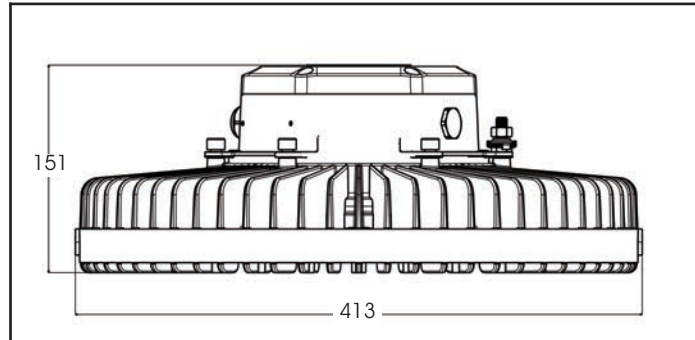

HBJA9C4M with Junction Box Dimensions