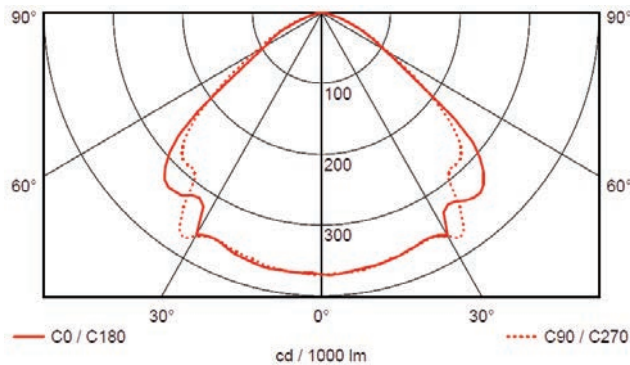

Polar Diagram

Dialight reserves the right to make changes at any time in order to supply the best product possible. The most current version of this document will always be available at: <http://www.dialight.com/Assets/Brochures_And_Catalogs/Illumination/MDTFSFIIBHBEU001.pdf>

Warranty Statement: EXCEPT FOR THE WARRANTY EXPRESSLY PROVIDED FOR [HEREIN/ABOVE/BELOW], DIALIGHT DISCLAIMS ANY AND ALL OTHER WARRANTIES, EXPRESS OR IMPLIED, INCLUDING, WITHOUT LIMITATION, ANY WARRANTIES OF MERCHANTABILITY, FITNESS FOR A PARTICULAR PURPOSE, TITLE, AND NON-INFRINGEMENT.