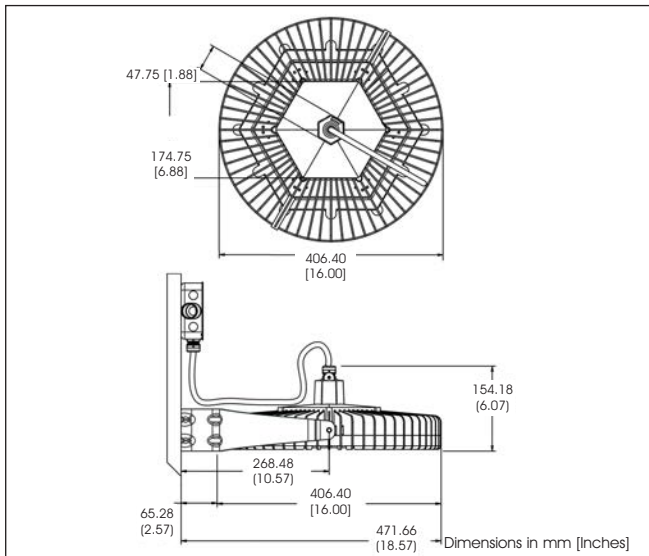

SafeSite® LED High Bay Luminaire ATEX/IECEX version

Certifications & Ratings

Standard ATEX/IECEX

9,500lm and 11,500lm Models

- Ex II 2G D Ex d IIB T5 Gb (factory fitted cable)
- Ex II 2G D Ex d e IIB T5 Gb (factory fitted junction box)

14,500lm Models

- Ex II 2G D Ex d IIB T4 Gb (factory fitted cable)
- Ex II 2G D Ex d e IIB T4 Gb (factory fitted junction box)

All Standard ATEX/IECEX Models

- Ex tb IIIC T100°C Db IP66
- Certificate numbers: IECEx BAS 10.0074X
  Baseefa 10ATEX0148X

Hydrogen Environment ATEX/IECEX Models

- Ex II 2G D Ex d IIB+H2 T5 Gb (factory fitted cable)
- Ex II 2G D Ex d e IIB+H2 T5 Gb (factory fitted junction box)
- Ex tb IIIC T100°C Db IP66
- Certificate numbers: IECEx BAS 12.0044X
  Baseefa 12ATEX0070X

All Models

- ATEX Zones 1 & 21 and 2 & 22
- CE - Compliant with EN 55015-2006 & EN 61547
- IP 66 rated
- RoHS compliant

Features & Benefits

- L70 rated for >100,000 hours @ 25°C ambient
- 5 year full performance warranty
- Low power consumption
- Instant on/off operation
- Mercury free, lead free
- Resistant to shock and vibration
- Superior colour rendition index compared to HPS, LPS & MV
- Temperature compensation technology for longer life
- SWB/EPR Cable 3 core 1.5mm² CSA or Junction Box option
- One man installation
- Replaces up to 400W HID fittings

Application

The first of its kind, the Dialight SafeSite® LED High Bay luminaire was designed specifically to replace conventional lighting in a wide variety of Hazardous Area applications, both indoor and outdoor. Its low profile light weight design and versatile mounting options make it ideal for High Bay and Flood Lighting applications for ATEX and IECEx classified Hazardous Area Zones.

All of Dialight's long life LED luminaires are designed to meet the most demanding specification criteria while offering maximum energy savings, reduced maintenance costs, and a superior quality of light.

Mechanical Information

Fixture Weight:	13.6 kg (30 lbs) with fixed cable 15.1 kg (33.3 lbs) with junction box
Mounting:	Stirrup Mounting Bracket included
Fixing:	Factory installed 3 meter SWB cable or factory fitted junction terminal box with 2 off M20 x 1.5mm cable entries

Electrical specifications

Operating Voltage:	100-277V AC, 50/60 Hz
Total System Power Consumption:	See table
Operating Temp:	-40°C to +60°C
Harmonics:	IEC 61000-3-2
Surge Protection:	EN 61000-4-5 1 kV line to line, 2 kV line to ground
THD:	<5% (100VAC) <10% (230/240VAC) <12% (277VAC)
Power Factor:	> 0.9

Construction

Body:	Copper free aluminium
Finish:	Light grey powder coated (RAL7001)
Lens:	Toughened glass

Photometric Information

CRI:	70
CCT:	6000K (cool white)

All values typical unless otherwise stated
All lumen values are typical (tolerance +/- 10%)