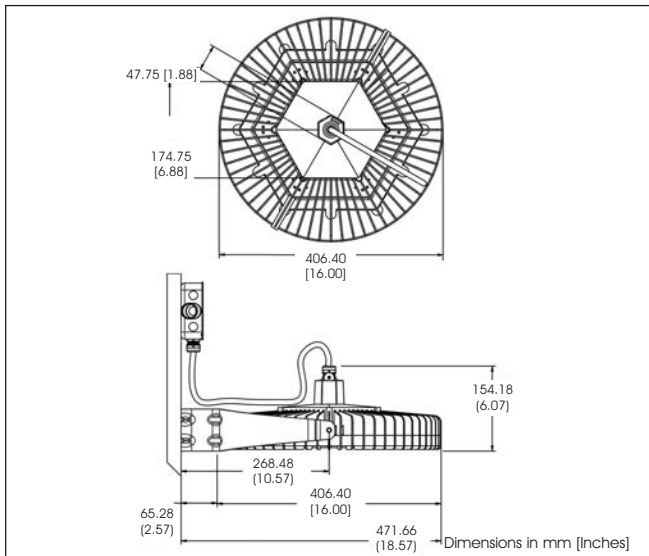

Dialight

Patent Pending

SafeSite® LED High Bay Luminaire ATEX/IECEX version

Certifications & Ratings

Standard ATEX/IECEX

9,500lm and 11,500lm Models

- Ex II 2G D Ex d IIB T5 Gb (factory fitted cable)
- Ex II 2G D Ex d e IIB T5 Gb (factory fitted junction box)

14,500lm Models

- Ex II 2G D Ex d IIB T4 Gb (factory fitted cable)
- Ex II 2G D Ex d e IIB T4 Gb (factory fitted junction box)

All Standard ATEX/IECEX Models

- Ex tb IIIC T100°C Db IP66
- Certificate numbers: IECEx BAS 10.0074X
Baseefa 10ATEX0148X

Hydrogen Environment ATEX/IECEX Models

- Ex II 2G D Ex d IIB+H2 T5 Gb (factory fitted cable)
- Ex II 2G D Ex d e IIB+H2 T5 Gb (factory fitted junction box)
- Ex tb IIIC T100°C Db IP66
- Certificate numbers: IECEx BAS 12.0044X
Baseefa 12ATEX0070X